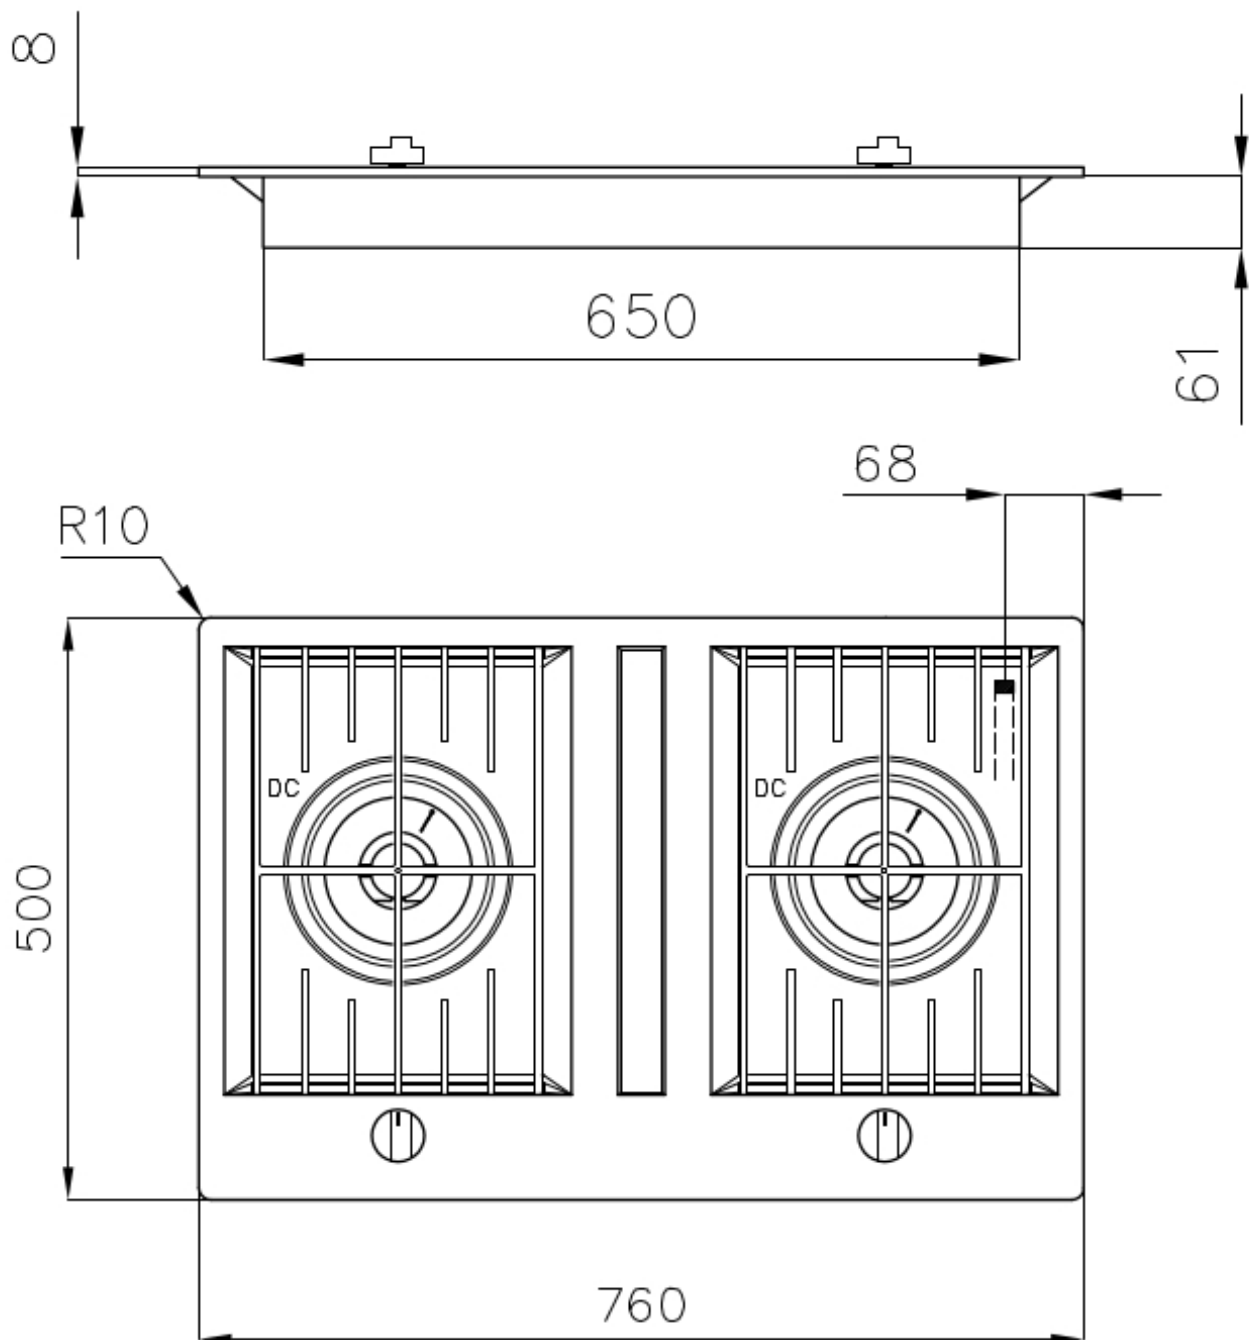

TECHNICAL DATA